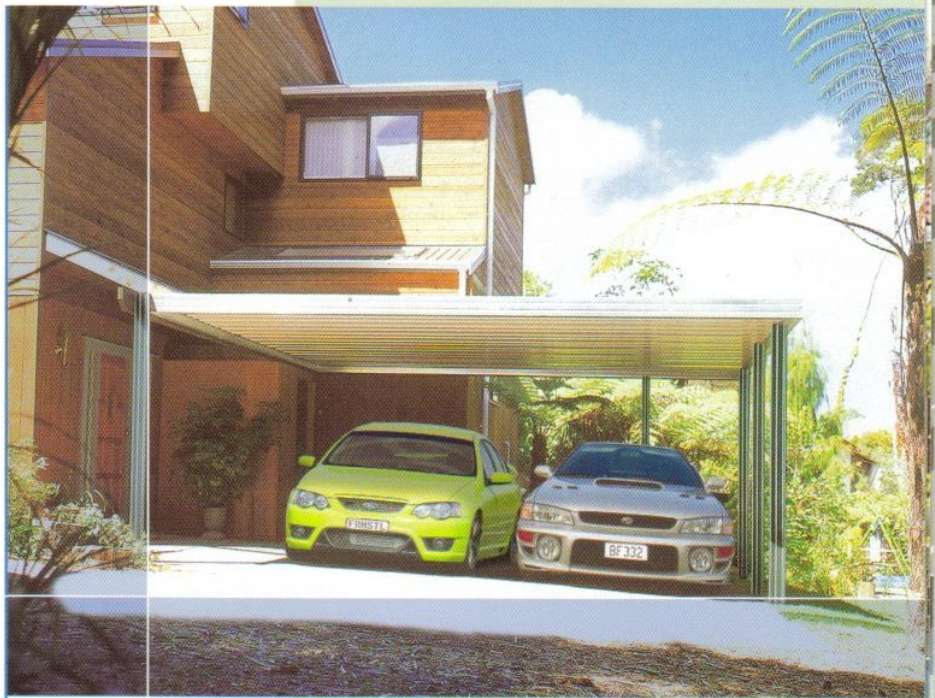

Double Carports

Double Carports

Steel
Formed
Real Steel

Standard Range

- 5.4m long x 5.4m wide
- 6.0m long x 5.4m wide
- 5.4m long x 6.0m wide
- 6.0m long x 6.0m wide

Free
standing
or attached to
existing
structure